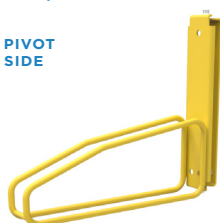

#### AUSTRALIA'S COMPLETE VERTICAL BIKE RACK SOLUTION

**E3VR**

**E3VR-F**  
Bikes with fenders

**E3VR45-L & E3VR45-R**  
45 degree angle to  
left or right side

**DYNAMIC PIVOT**  
SIDE TO SIDE

**E3VR-DYN**  
Dynamic pivot  
movement