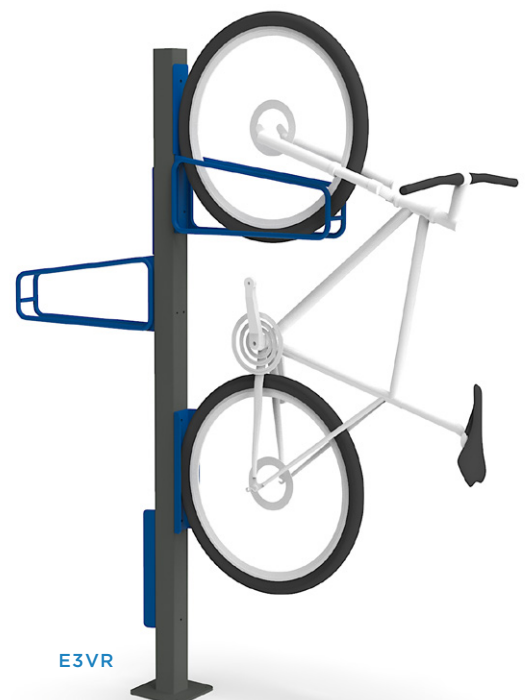

CORA BIKE RACK

PRODUCT OVERVIEW SHEET

PRODUCT MATERIALS

- Cora Bike Rack offers a range of materials and finishes to suit all projects and budgets
- Availability of finishes for each product range can be seen on our 'Product Finishes' sheet

CORA METALLIC FINISHES

304 STAINLESS STEEL

Galvanised Steel provides an economical and robust finish. Cora's hot dipped galvanised (HDG) coating is applied post fabrication. We then hand polish the surface to ensure a smooth and safe surface. A galvanised surface will weather to a battleship grey colour.

304 STAINLESS STEEL

Stainless Steel is a very durable and attractive material that will last for decades in tough environmental conditions. Cora's 304 Stainless is brushed to a #4 finish for a rich, attractive appearance.

316 STAINLESS STEEL

316 Stainless Steel is the only choice for harsh environmental conditions including salty ocean air. Cora adds an electro polish finish to ensure these racks will outlast all others and maintain an attractive mirror like appearance.

CORA COLOUR FINISHES

STANDARD POWDER COAT

For a smooth finish and to add identity to your project, colour powder coat is ideal for creating attractive indoor bike rooms. Cora recommends it's Standard colour powder coat range for indoor use only.

CERAMIC POWDER COAT

Ceramic powder coat is a specialised coating that provides a smooth, high impact and corrosion resistant finish. Cora use an e-coating or pre galvanised base before adding the Ceramic powder coat for additional protection. This is the standard finish on our larger items such as double tier racks, HD bike lockers and vertical posts. Also recommended where an outdoor colour finish is required.

E3VR