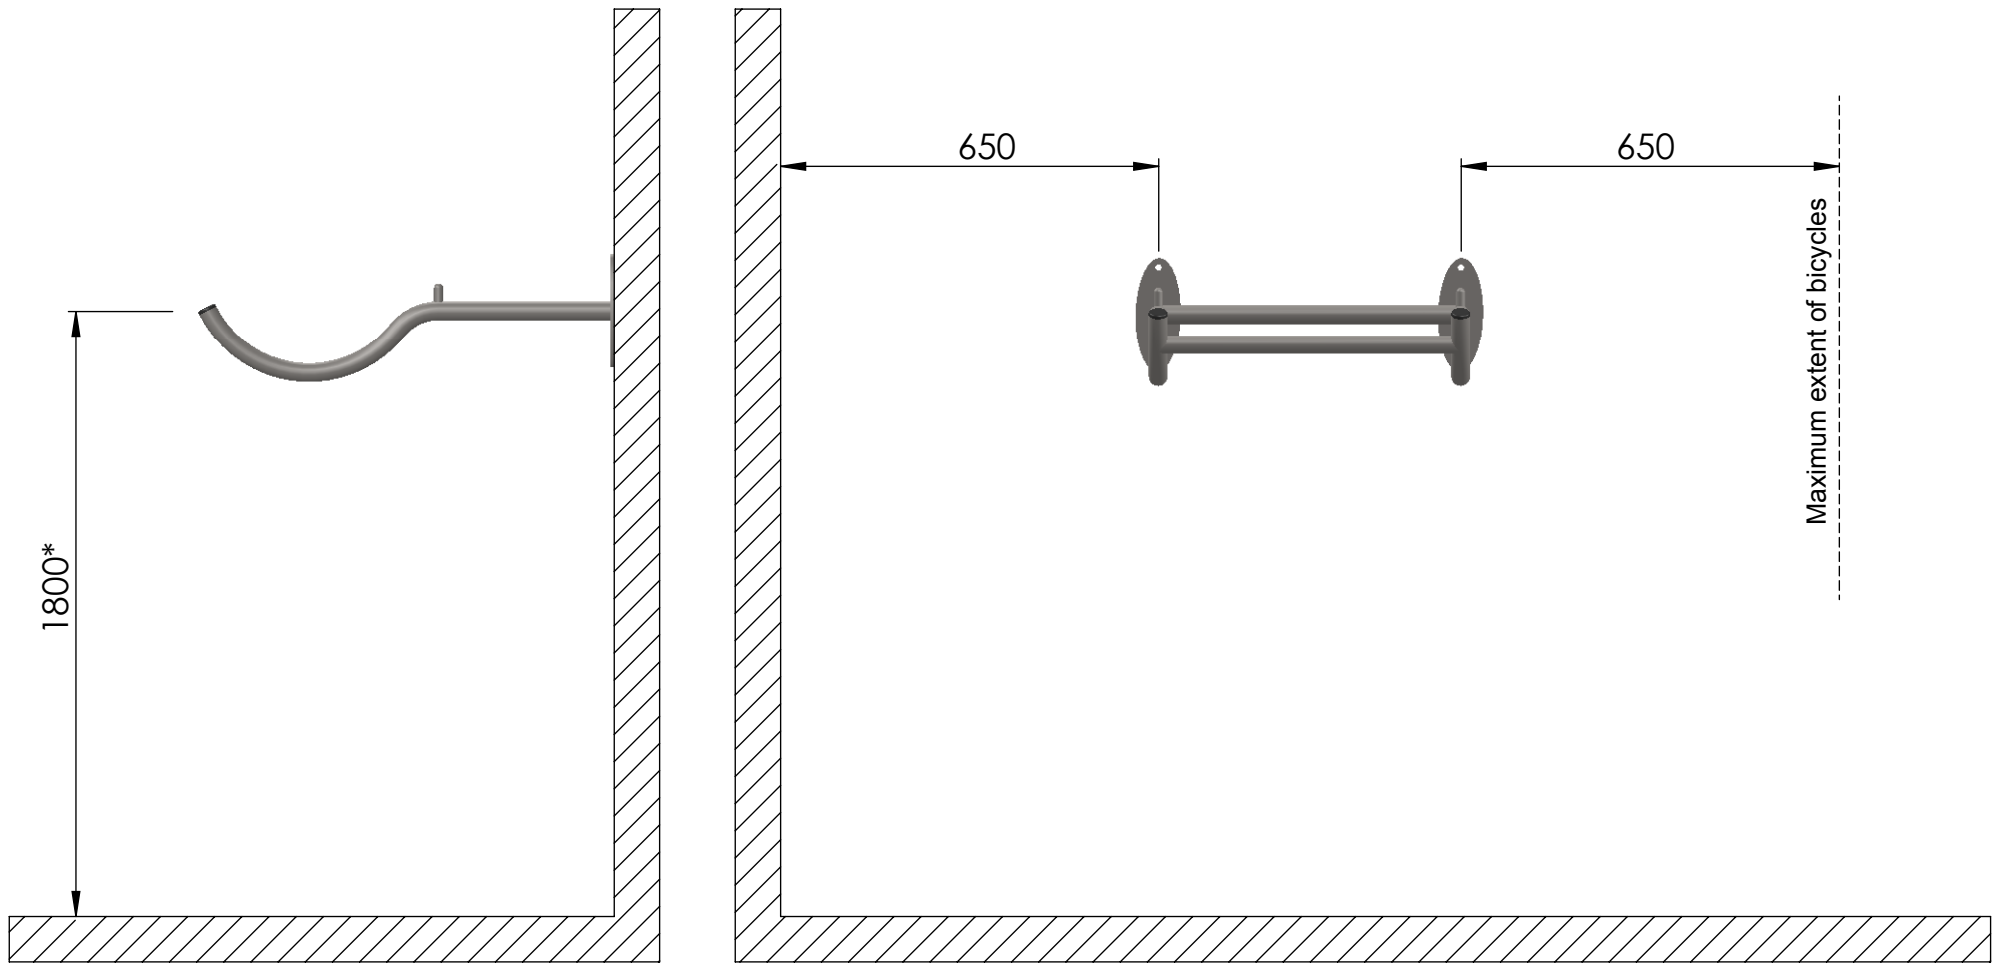

Capacity: Two bikes

CWR 2 - Specifications

CORA
BIKERACK

www.cora.com.au
sales@cora.com.au

P: 1800 249 878

F: 1800 249 878

Material Options:

- 25mm pipe

Fixings:

4x8x50mm

Finish Options:

- 304 Stainless Steel
- Hot dipped galvanised
- Colour powdercoat

* 1800 for sedan vehicles,
inspect for larger models

CORA
BIKERACK

www.cora.com.au
sales@cora.com.au

P: 1800 249 878

F: 1800 249 878

CWR 2 - layout

Finish Options:

- 304 Stainless Steel
- Hot dipped galvanised
- Colour powdercoat