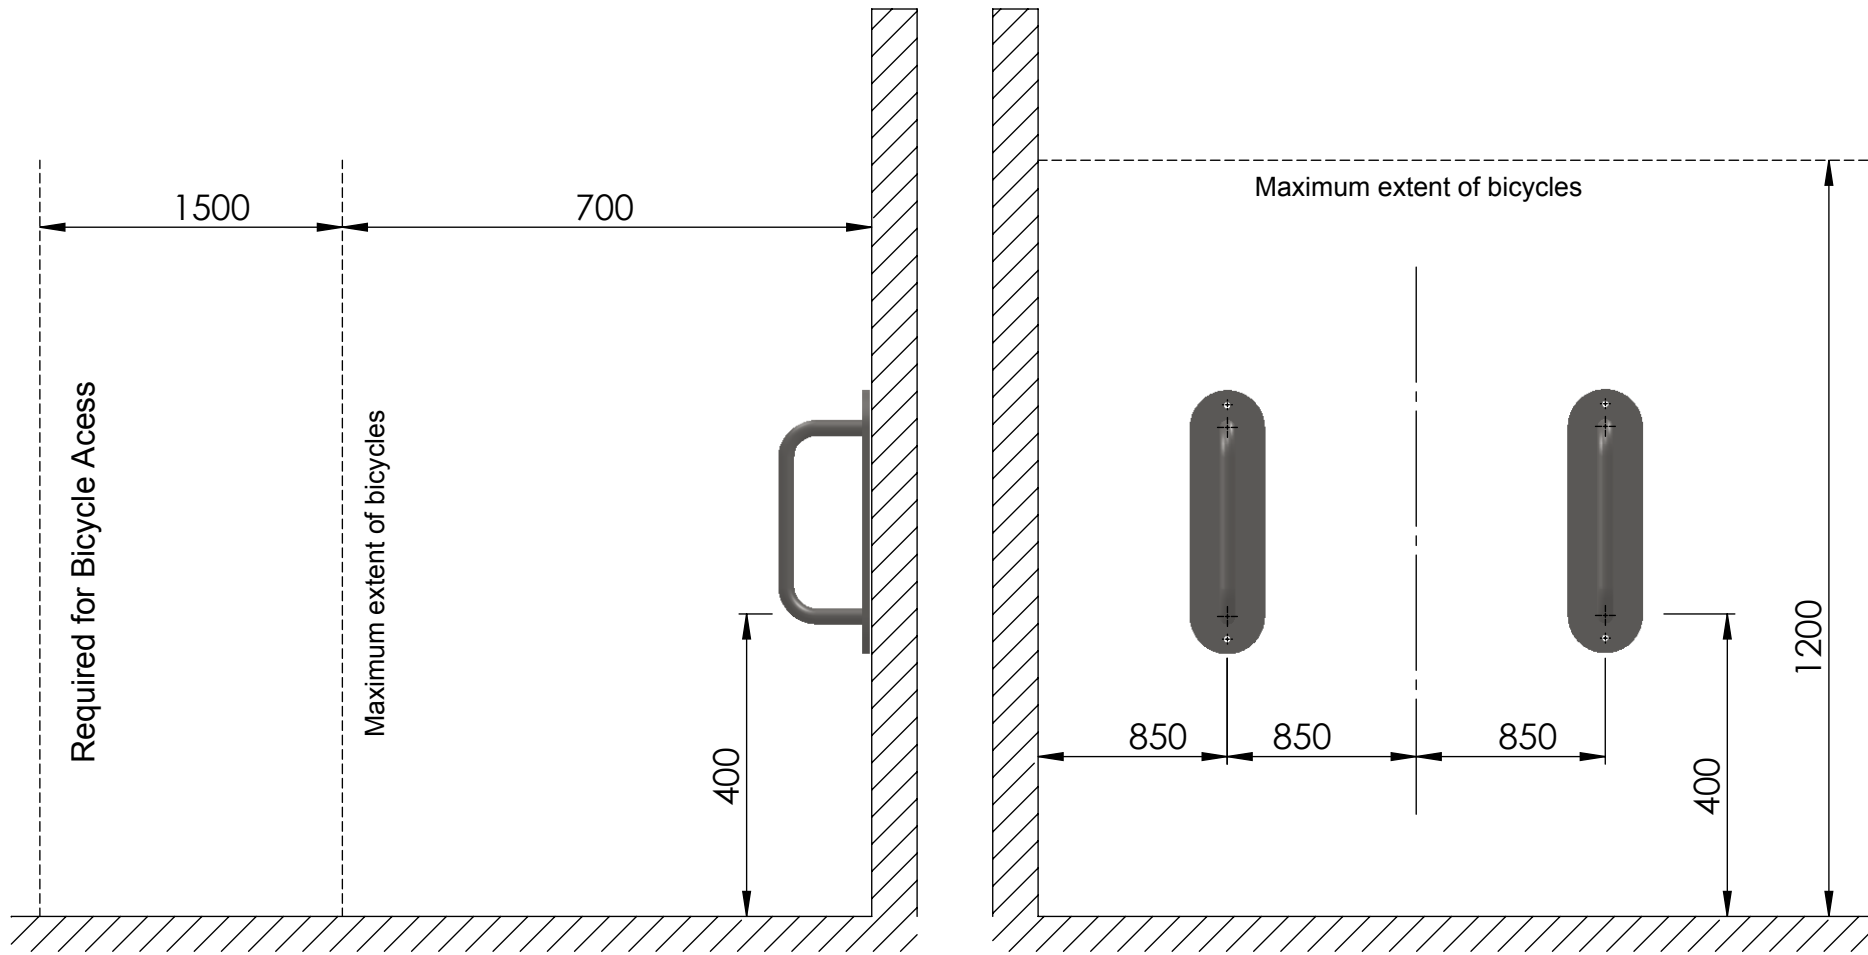

CWR1

Capacity: One Bike	CWR1	
 www.cora.com.au sales@cora.com.au P: 1800 249 878 F: 1800 249 878	Material Options: <ul style="list-style-type: none"> • 15 NB Pipe & Steel Base Plate 	Fixings: 2x8mmx50mm screws
	Finish Options: <ul style="list-style-type: none"> • 304 Stainless Steel • Hot dipped galvanised • Colour powdercoat 	 PRODUCT OF AUSTRALIA

CORA
BIKERACK

www.cora.com.au
sales@cora.com.au

P: 1800 249 878

F: 1800 249 878

CWR1 - Layout

Finish Options:

- 304 Stainless Steel
- Hot dipped galvanised
- Colour powdercoat